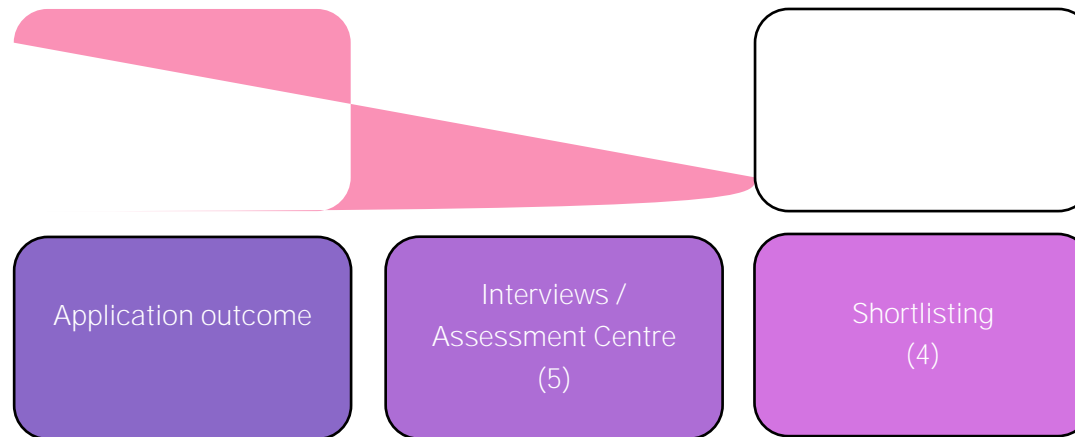

Application Guide – Master of Psychology

APPLICATIONS OPEN: 1 AUGUST

DEADLINE: 31 OCTOBER